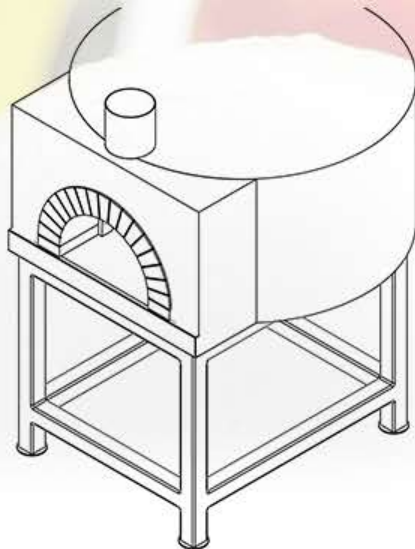

www.mamforni.fr

FOUR DOMESTIQUE HOME TONDO

MODELE	HOME TONDO -TO 140
DIAMETRE	140x140CM
ALIMENTATION	BOIS - GAZ - COMBI
LARG. BOUCHE	54CM