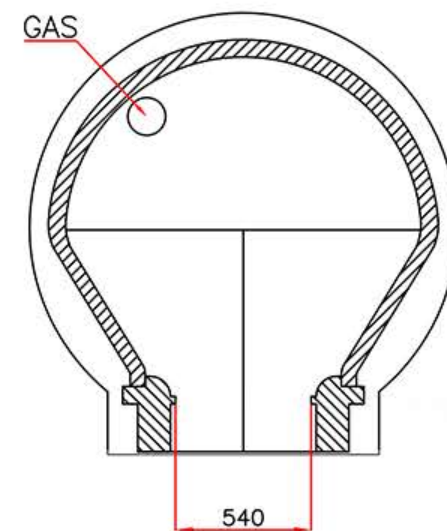

www.mamforni.fr

FOUR DOMESTIQUE HOME TONDO

MODELE	HOME TONDO -TO 140
DIAMETRE	140x140CM
ALIMENTATION	BOIS - GAZ - COMBI
LARG. BOUCHE	54CM