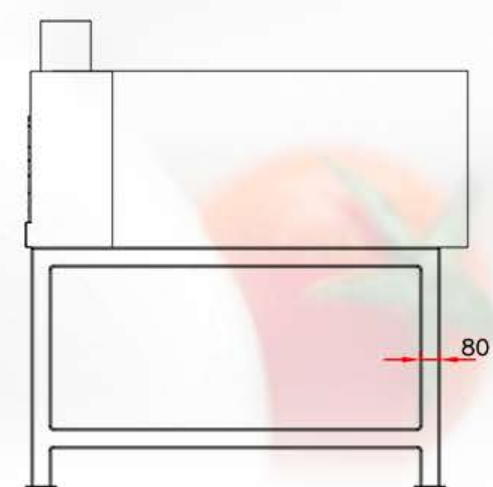

www.mamforni.fr

FOUR DOMESTIQUE HOME TONDO

MODELE	HOME TONDO -TO 140
DIAMETRE	140x140CM
ALIMENTATION	BOIS - GAZ - COMBI
LARG. BOUCHE	54CM