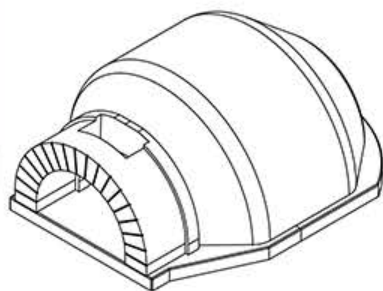

www.mamforni.fr

FOUR DOMESTIQUE HOME TONDO

MODELE	HOME TONDO -TO 140
DIAMETRE	140x140CM
ALIMENTATION	BOIS - GAZ - COMBI
LARG. BOUCHE	54CM