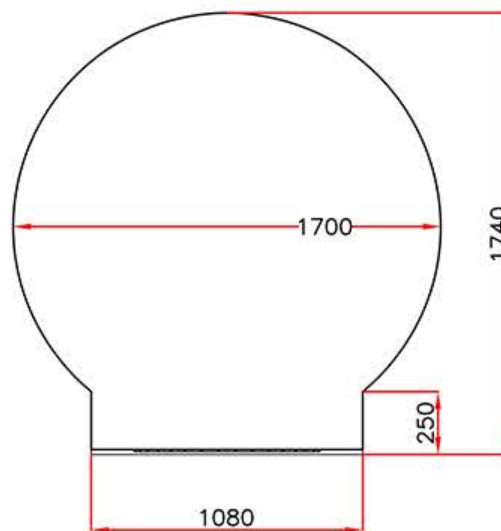

www.mamforni.fr

FOUR DOMESTIQUE HOME TONDO

MODELE	HOME TONDO -TO 140
DIAMETRE	140x140CM
ALIMENTATION	BOIS - GAZ - COMBI
LARG. BOUCHE	54CM