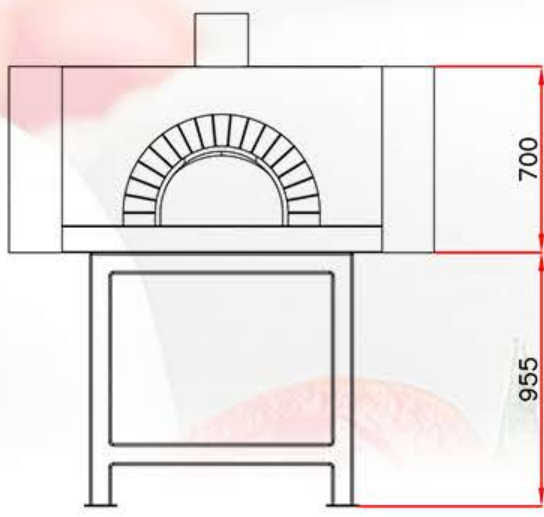

www.mamforni.fr

FOUR DOMESTIQUE HOME TONDO

MODELE	HOME TONDO -TO 120
DIAMETRE	120x120CM
ALIMENTATION	BOIS - GAZ - COMBI
LARG. BOUCHE	54CM