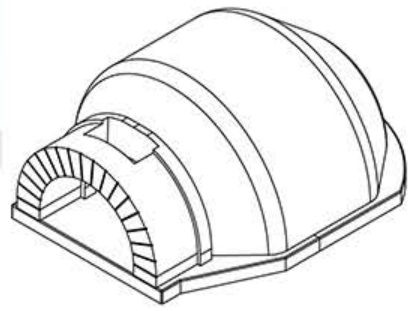

www.mamforni.fr

FOUR DOMESTIQUE HOME TONDO

MODELE	HOME TONDO -TO 120
DIAMETRE	120x120CM
ALIMENTATION	BOIS - GAZ - COMBI
LARG. BOUCHE	54CM