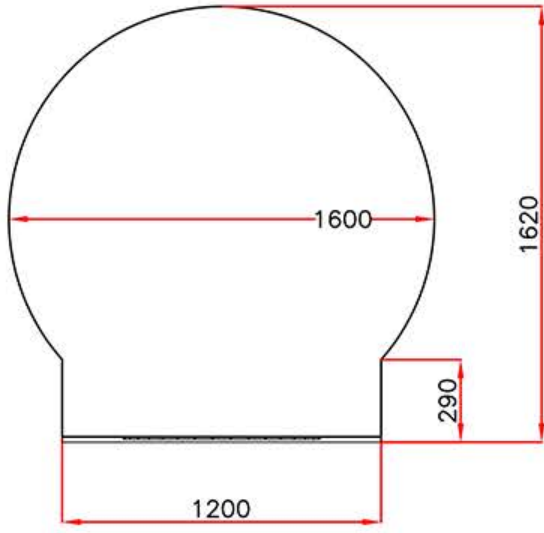

www.mamforni.fr

FOUR DOMESTIQUE HOME TONDO

MODELE	HOME TONDO -TO 120
DIAMETRE	120x120CM
ALIMENTATION	BOIS - GAZ - COMBI
LARG. BOUCHE	54CM