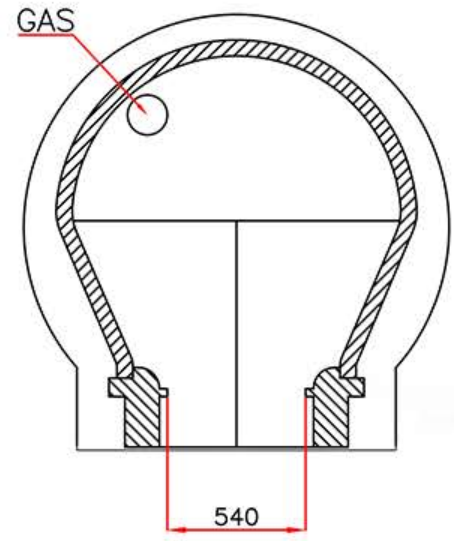

www.mamforni.fr

FOUR DOMESTIQUE HOME TONDO

MODELE	HOME TONDO -TO 120
DIAMETRE	120x120CM
ALIMENTATION	BOIS - GAZ - COMBI
LARG. BOUCHE	54CM