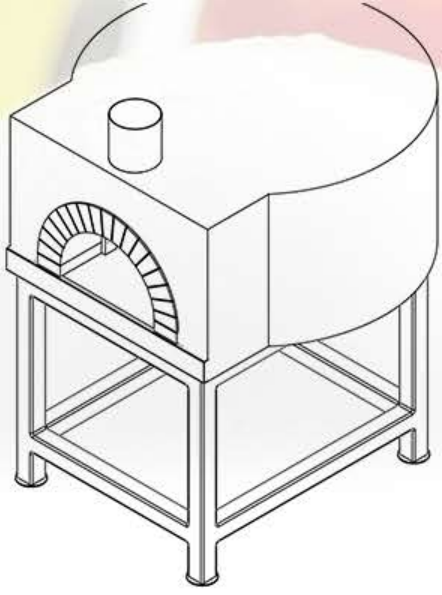

www.mamforni.fr

FOUR DOMESTIQUE HOME TONDO

MODELE	HOME TONDO -TO 120
DIAMETRE	120x120CM
ALIMENTATION	BOIS - GAZ - COMBI
LARG. BOUCHE	54CM