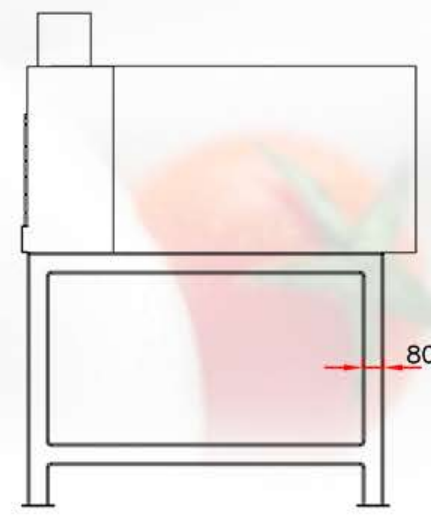

www.mamforni.fr

FOUR DOMESTIQUE HOME TONDO

MODELE	HOME TONDO -TO 120
DIAMETRE	120x120CM
ALIMENTATION	BOIS - GAZ - COMBI
LARG. BOUCHE	54CM