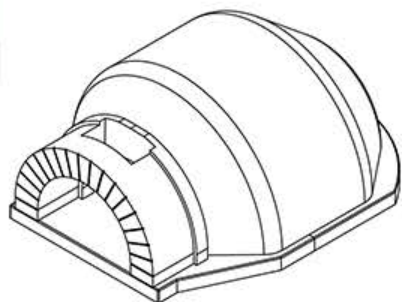

www.mamforni.fr

FOUR DOMESTIQUE HOME TONDO

| | |
|--------------|--------------------|
| MODELE | HOME TONDO -TO 100 |
| DIAMETRE | 100x100CM |
| ALIMENTATION | BOIS - GAZ - COMBI |
| LARG. BOUCHE | 46CM |