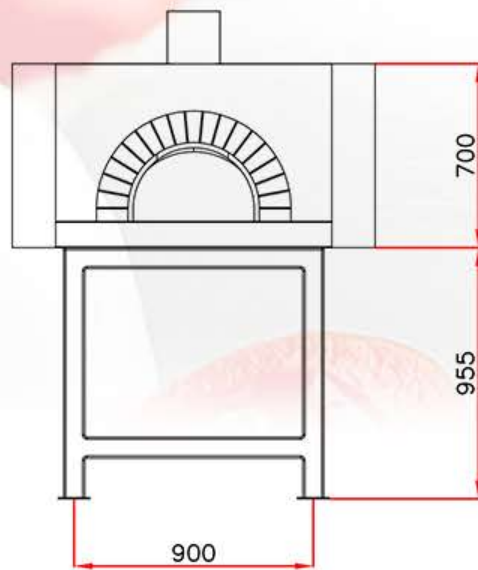

www.mamforni.fr

FOUR DOMESTIQUE HOME TONDO

| | |
|--------------|--------------------|
| MODELE | HOME TONDO -TO 100 |
| DIAMETRE | 100x100CM |
| ALIMENTATION | BOIS - GAZ - COMBI |
| LARG. BOUCHE | 46CM |