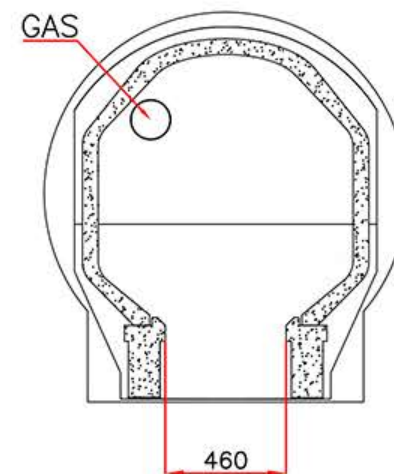

www.mamforni.fr

FOUR DOMESTIQUE HOME TONDO

| | |
|--------------|--------------------|
| MODELE | HOME TONDO -TO 100 |
| DIAMETRE | 100x100CM |
| ALIMENTATION | BOIS - GAZ - COMBI |
| LARG. BOUCHE | 46CM |