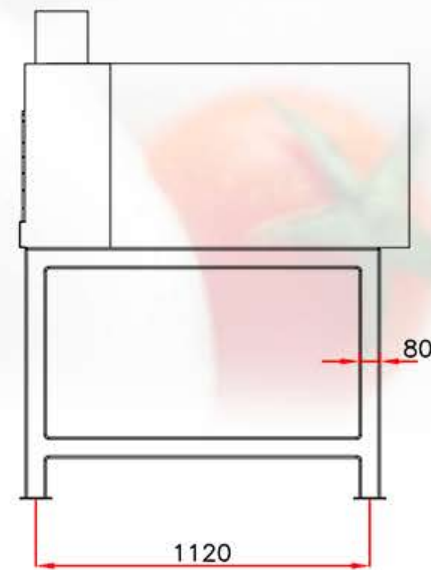

www.mamforni.fr

FOUR DOMESTIQUE HOME TONDO

| | |
|--------------|--------------------|
| MODELE | HOME TONDO -TO 100 |
| DIAMETRE | 100x100CM |
| ALIMENTATION | BOIS - GAZ - COMBI |
| LARG. BOUCHE | 46CM |