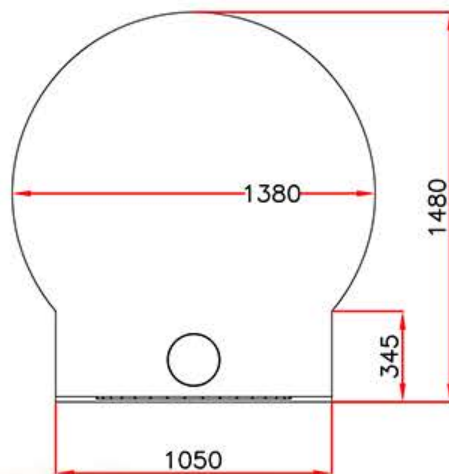

www.mamforni.fr

FOUR DOMESTIQUE HOME TONDO

| | |
|--------------|--------------------|
| MODELE | HOME TONDO -TO 100 |
| DIAMETRE | 100x100CM |
| ALIMENTATION | BOIS - GAZ - COMBI |
| LARG. BOUCHE | 46CM |